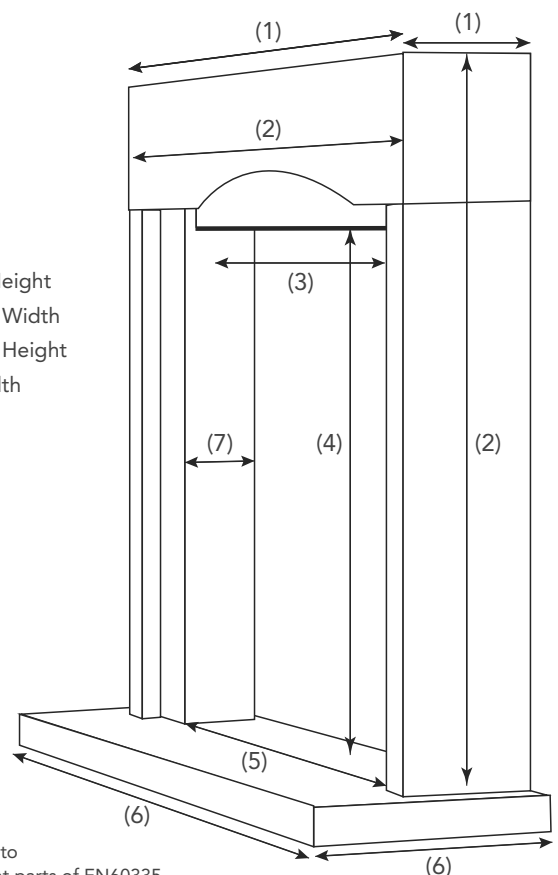

Made to Measure and Alterations

We offer a full made to measure special service for any of our fireplaces featured in this brochure, we can also easily make small modifications like hearth sizes so they fit with the current cut of you carpet or flooring.

For more details on this service please speak to your local Fireplace Showroom who will be happy to help. Please note minor alterations may take up to a week longer to deliver and special sizes will need to be manufactured so please allow 4-6 weeks for these.

As well as the specials we offer we also have a range of Black Granite Back Panels & Hearths and a choice of Slate Effect & Gold Quartz stone chambers for inglenooks and stove installations.

All Charlton and Jenrick Ltd fires are manufactured under a BS EN ISO 9001 quality system (registration number 5195), which covers all areas of product design, development, manufacture and service.

These appliances conform with the requirements of the amended EEC directive no 89/336/EEC relating to electromagnetic compatibility (EMC) and are independently tested and certified to conform with relevant parts of EN60335.

Key:

- (1) Shelf
- (2) Overall Height
- (3) Opening Width
- (4) Opening Height
- (5) Base Width
- (6) Hearth
- (7) Rebate