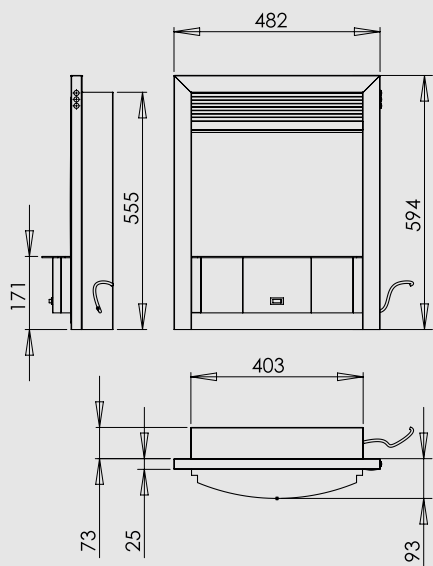

3D Ecoflame™

Ultra-realistic flame effect

PAGE 42