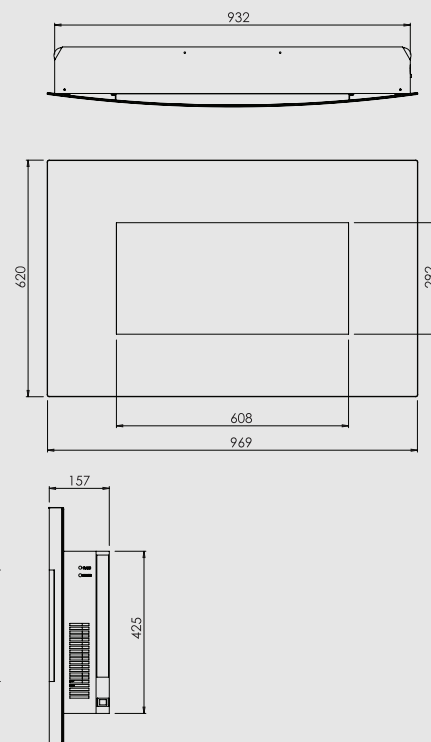

Ecoflame™

Wall mounted

PAGE 46